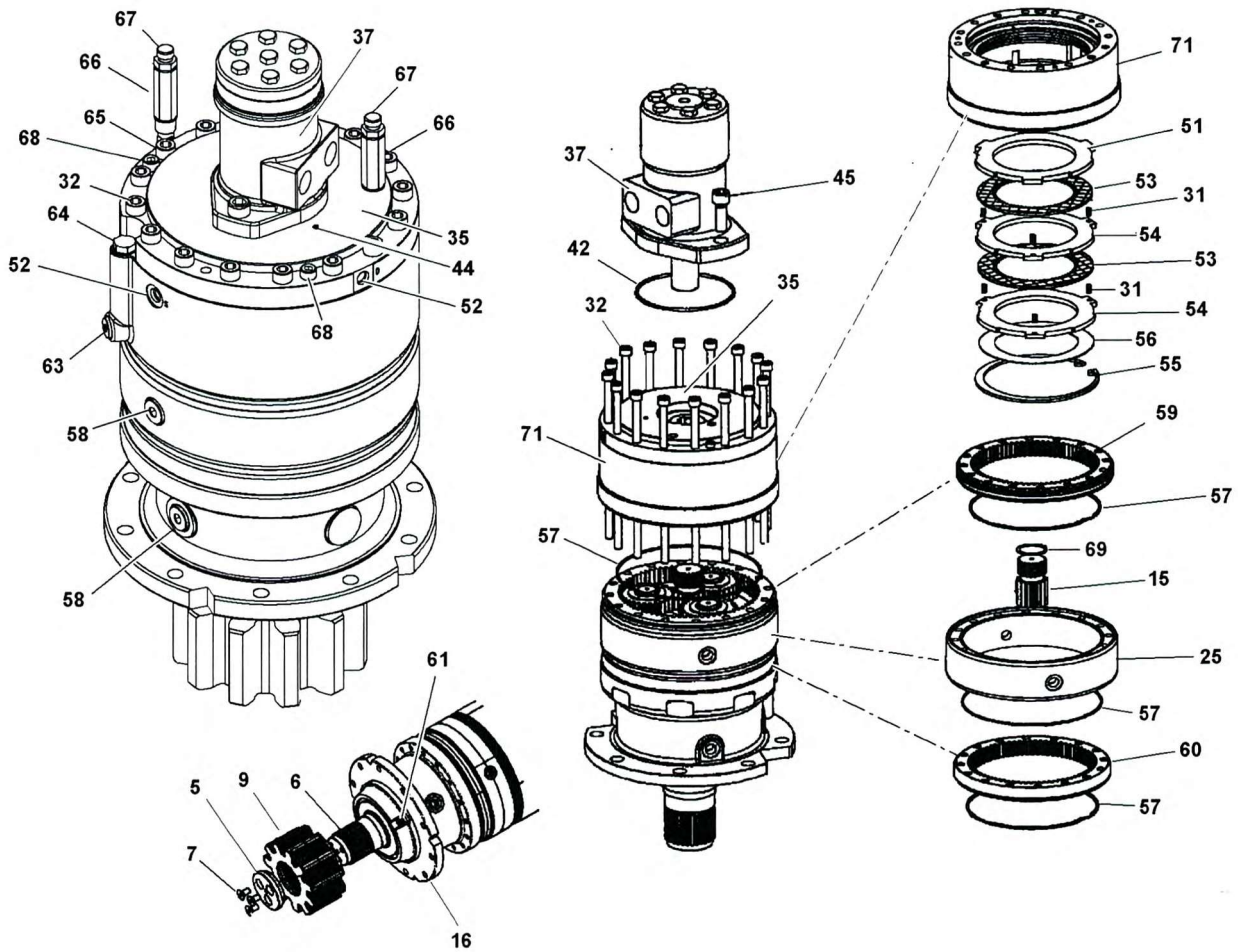

Manitowoc Crane Group

ITEMS NOT SHOWN
NBR 75 PLANET GEAR COMPLETE ASSY SEE PARTS LIST
NBR 76 PLANET GEAR COMPLETE ASSY SEE PARTS LIST
NBR 77 KIT, BRAKE
NBR 80 KIT, SEAL BRAKE
NBR 81 KIT, DISC BRAKE
NBR 82 KIT, SEAL
NBR 62 PLATE, NAME
NBR 70 KIT, SHIM

Manitowoc Crane Group

Manitowoc Crane Group

Manitowoc Crane Group

Manitowoc Crane Group

7576134386

(SHEET 1 OF 5)

Page 288