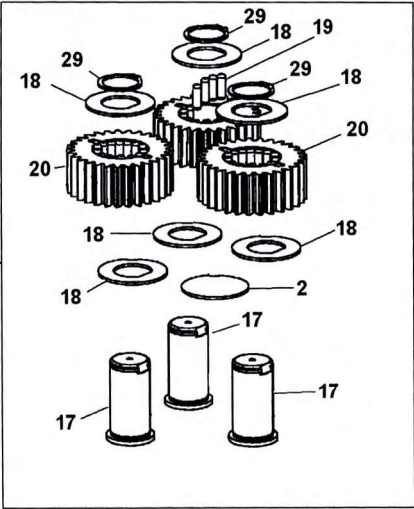

Manitowoc Crane Group